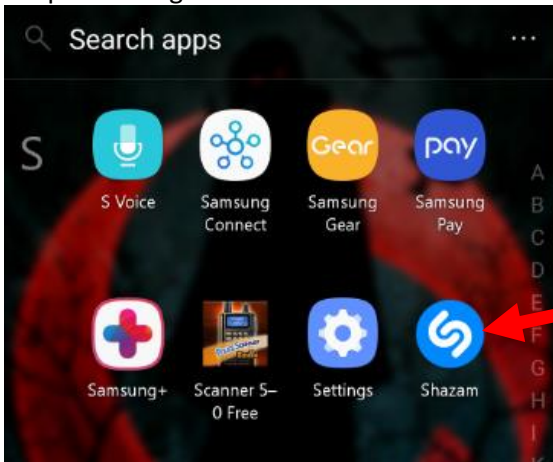

Android Users:

To Connect using a Android Mobile device

1-Open Settings

2-Click on Connections

3-Confirm that Wi-Fi is turn on and click on Wi-Fi

4-Choose the CCCLIBRARY wifi network.

5- You should be directed to the agree page, Open the internet browser and type in: <http://192.168.1.1:8002/> hit enter.