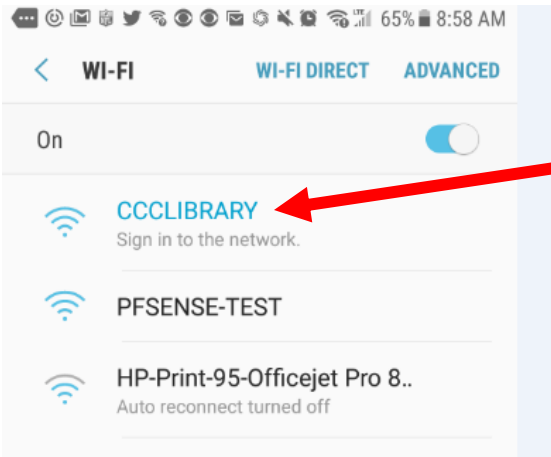

Android Users:

To Connect using a Android Mobile device

1-Open Settings

2-Click on Connections

3-Confirm that Wi-Fi is turn on and click on Wi-Fi

4-Choose the CCCLIBRARY wifi network.

5- You should be directed to the agree page, Open the internet browser and type in: <http://192.168.1.1:8002/> hit enter.