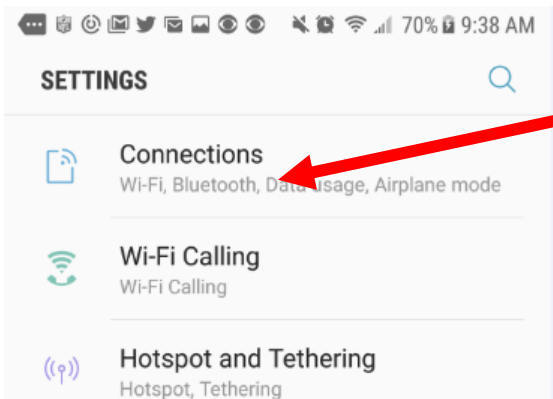

Android Users:

To Connect using a Android Mobile device

1-Open Settings

2-Click on Connections

3-Confirm that Wi-Fi is turn on and click on Wi-Fi

4-Choose the CCCLIBRARY wifi network.

5- You should be directed to the agree page, Open the internet browser and type in: <http://192.168.1.1:8002/> hit enter.