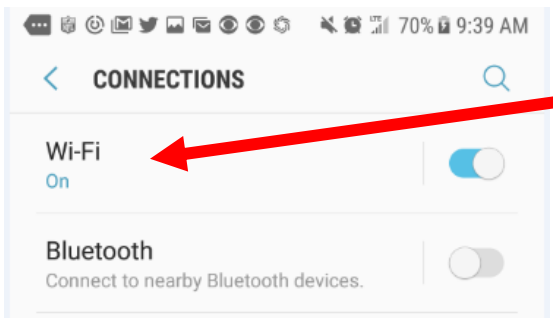

Android Users:

To Connect using a Android Mobile device

1-Open Settings

2-Click on Connections

3-Confirm that Wi-Fi is turn on and click on Wi-Fi

4-Choose the CCCLIBRARY wifi network.

5- You should be directed to the agree page, Open the internet browser and type in: <http://192.168.1.1:8002/> hit enter.