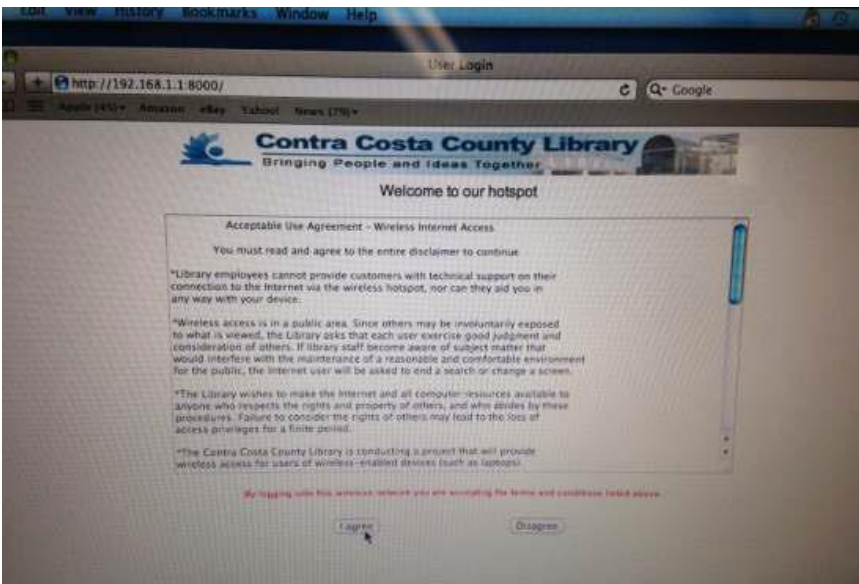

Android Users:

To Connect using a Android Mobile device

1-Open Settings

2-Click on Connections

3-Confirm that Wi-Fi is turn on and click on Wi-Fi

4-Choose the CCCLIBRARY wifi network.

5- You should be directed to the agree page, Open the internet browser and type in: <http://192.168.1.1:8002/> hit enter.

6- Click on “I agree”, and then you are online.

Picture1: Disclaimer